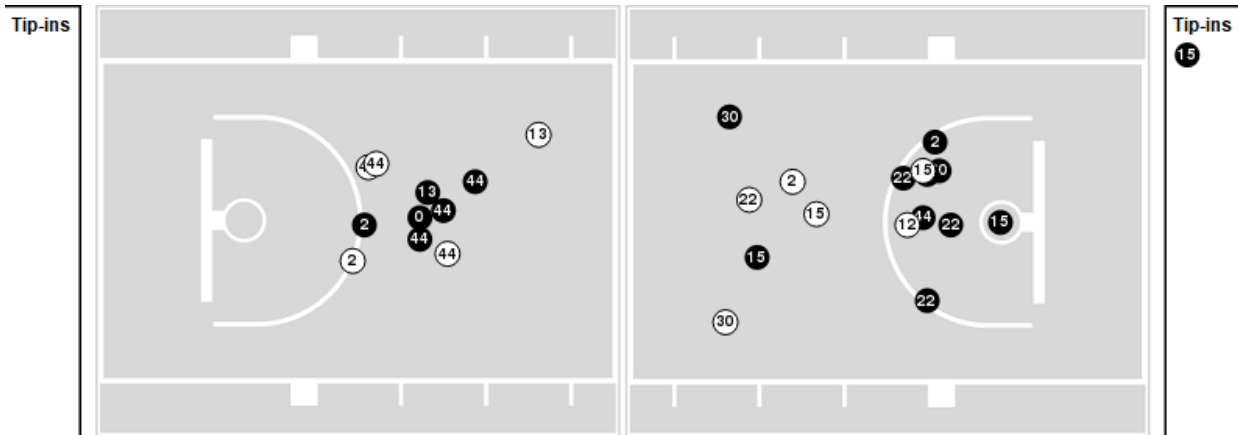

Blow Up Chart

● Made ○ Missed N - Player Number

Louisville	M/A	%
Field Goals	28/58	48
2 Points	20/39	51
3 Points	8/19	42
Free Throws	14/20	70

Louisville	M/A	%
Points in the Paint	32 (16 / 27)	59
Fast Break Points	4 (2/2)	100
Second Chance Points	17 (9/15)	60
Effective FG%	55