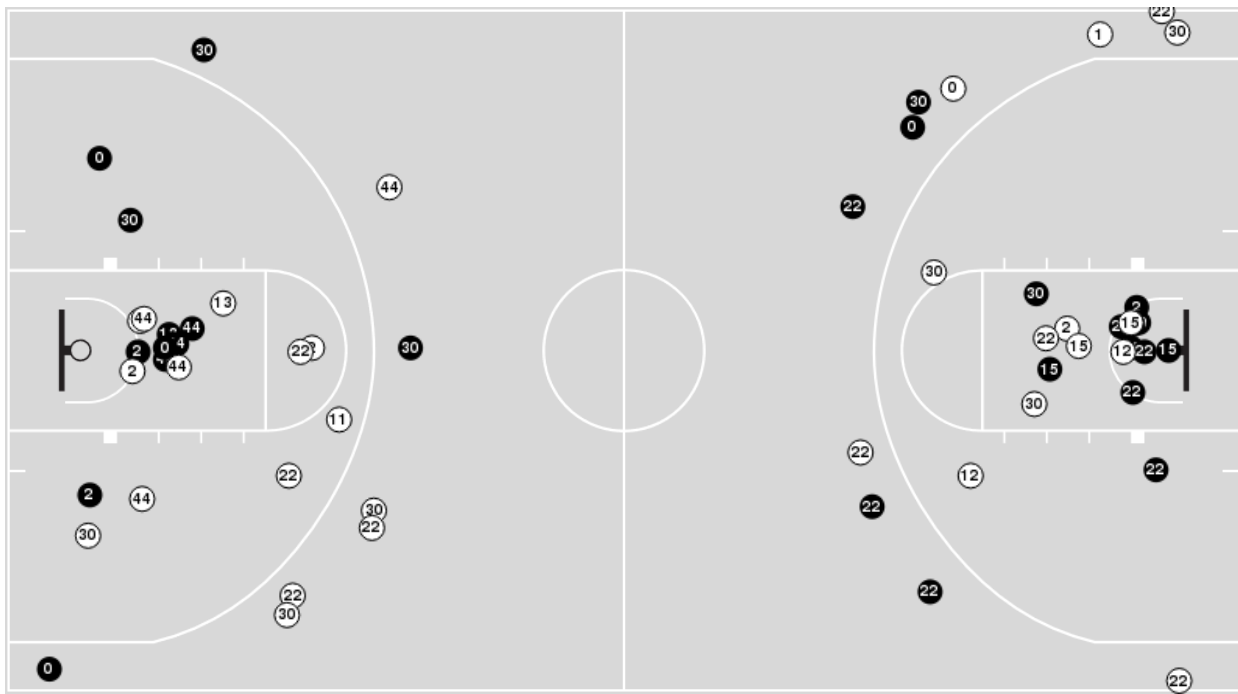

Players => 0, 1, 2, 4, 5, 9, 10, 11, 12, 13, 15, 21, 22, 30, 44 FG Types=>All Results=>All

Louisville

All Field Goals