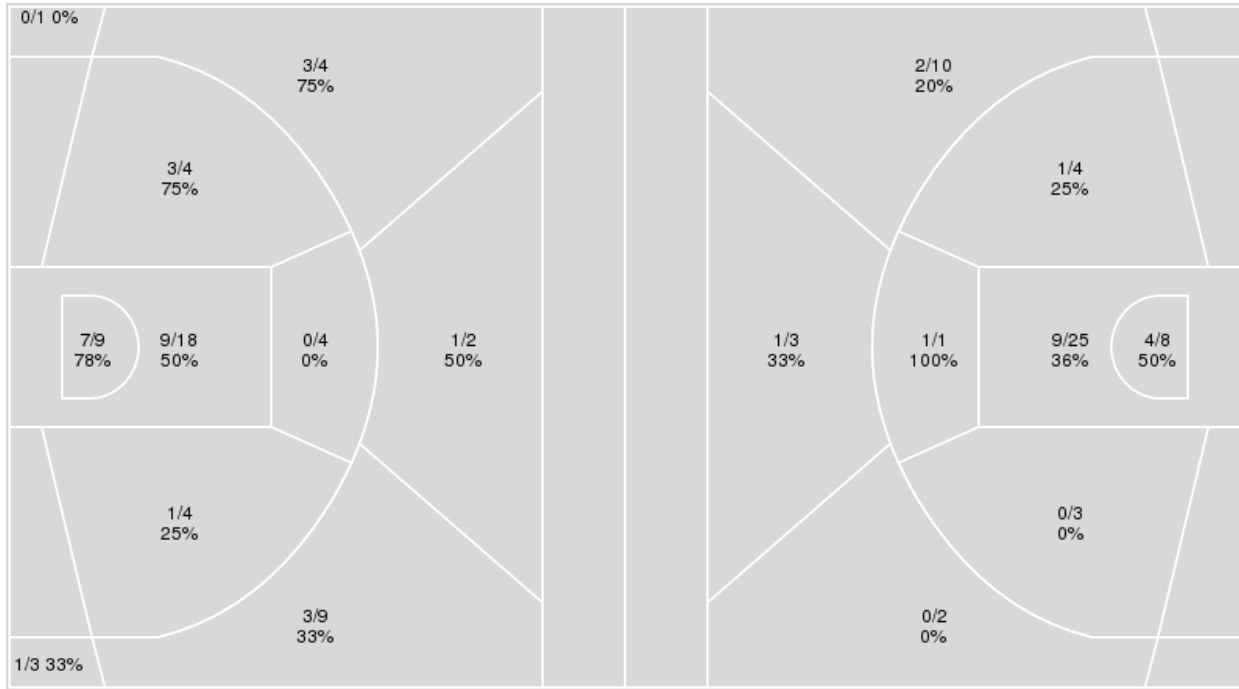

Clemson at Louisville

02/27/25 KFC Yum! Center, Louisville
2024-25 Women's Basketball

Officials: Katie Lukanich, Michol Murray, Teresa Stuck

{ Players => 0, 1, 2, 4, 5, 9, 10, 11, 12, 13, 15, 21, 22, 30, 44; } FG
Types => All; Results => All;

{ Players => 1, 3, 5, 7, 10, 11, 12, 13, 14, 20, 22, 30, 31, 32; } FG
Types => All; Results => All;

Louisville

Clemson

Louisville	M/A	%
Field Goals	28/58	48
2 Points	20/39	51
3 Points	8/19	42
Free Throws	14/20	70

Clemson	M/A	%
Field Goals	18/56	32
2 Points	15/41	37
3 Points	3/15	20
Free Throws	13/17	76