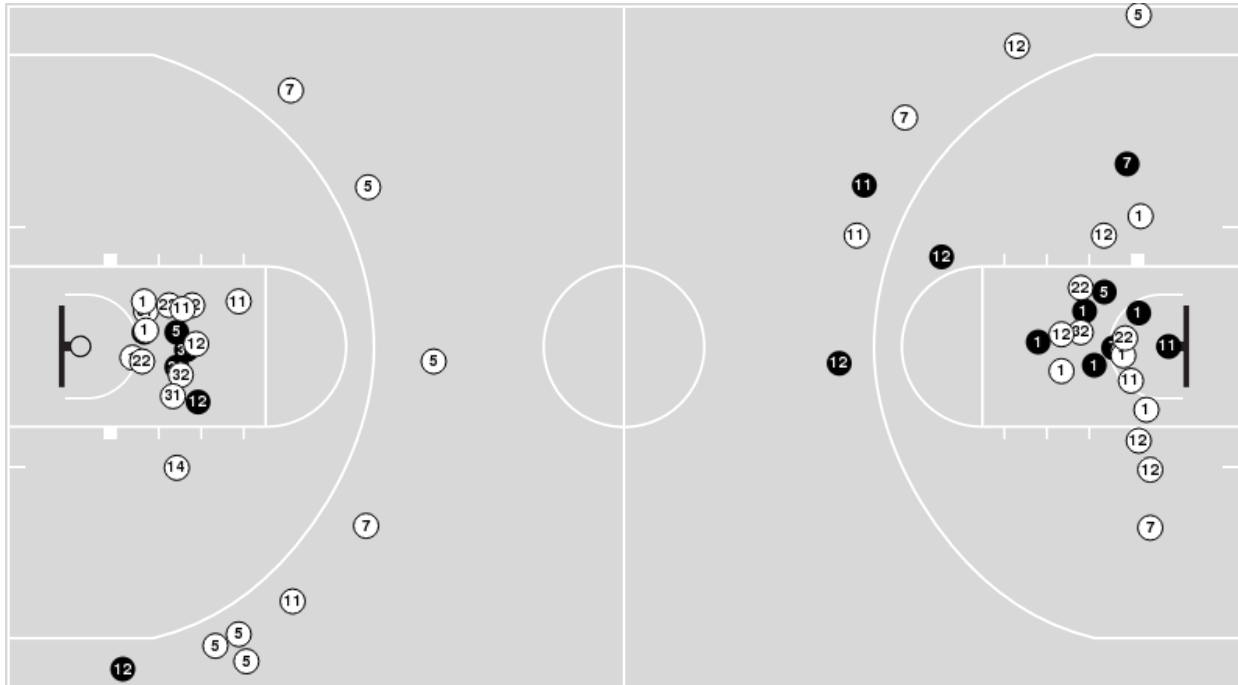

Officials: Katie Lukanich, Michol Murray, Teresa Stuck

Players => 1, 3, 5, 7, 10, 11, 12, 13, 14, 20, 22, 30, 31, 32 FG Types=>All Results=>All

Clemson

All Field Goals