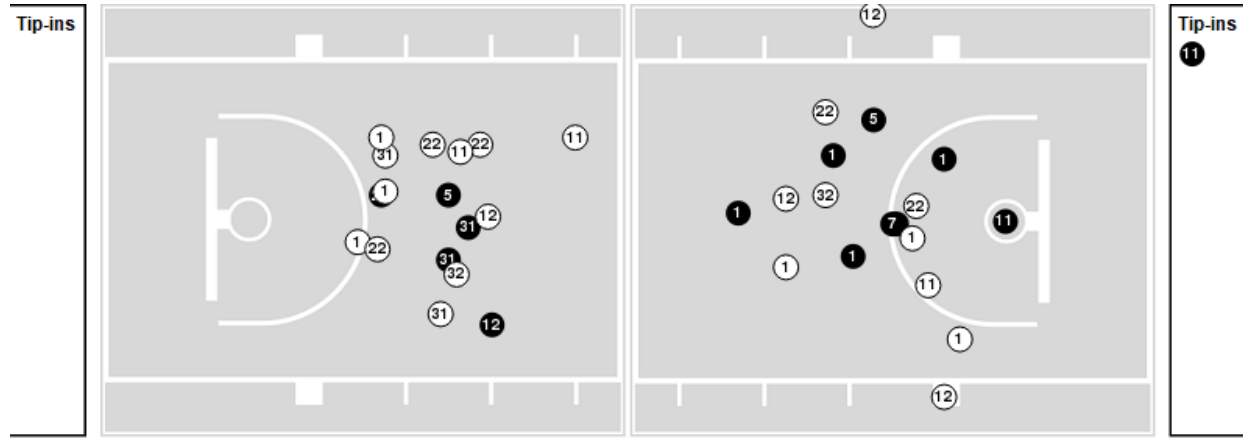

Officials: Katie Lukanich, Michol Murray, Teresa Stuck

Players => 1, 3, 5, 7, 10, 11, 12, 13, 14, 20, 22, 30, 31, 32 FG Types=>All Results=>All

Clemson

All Field Goals

Blow Up Chart

● Made ○ Missed N - Player Number